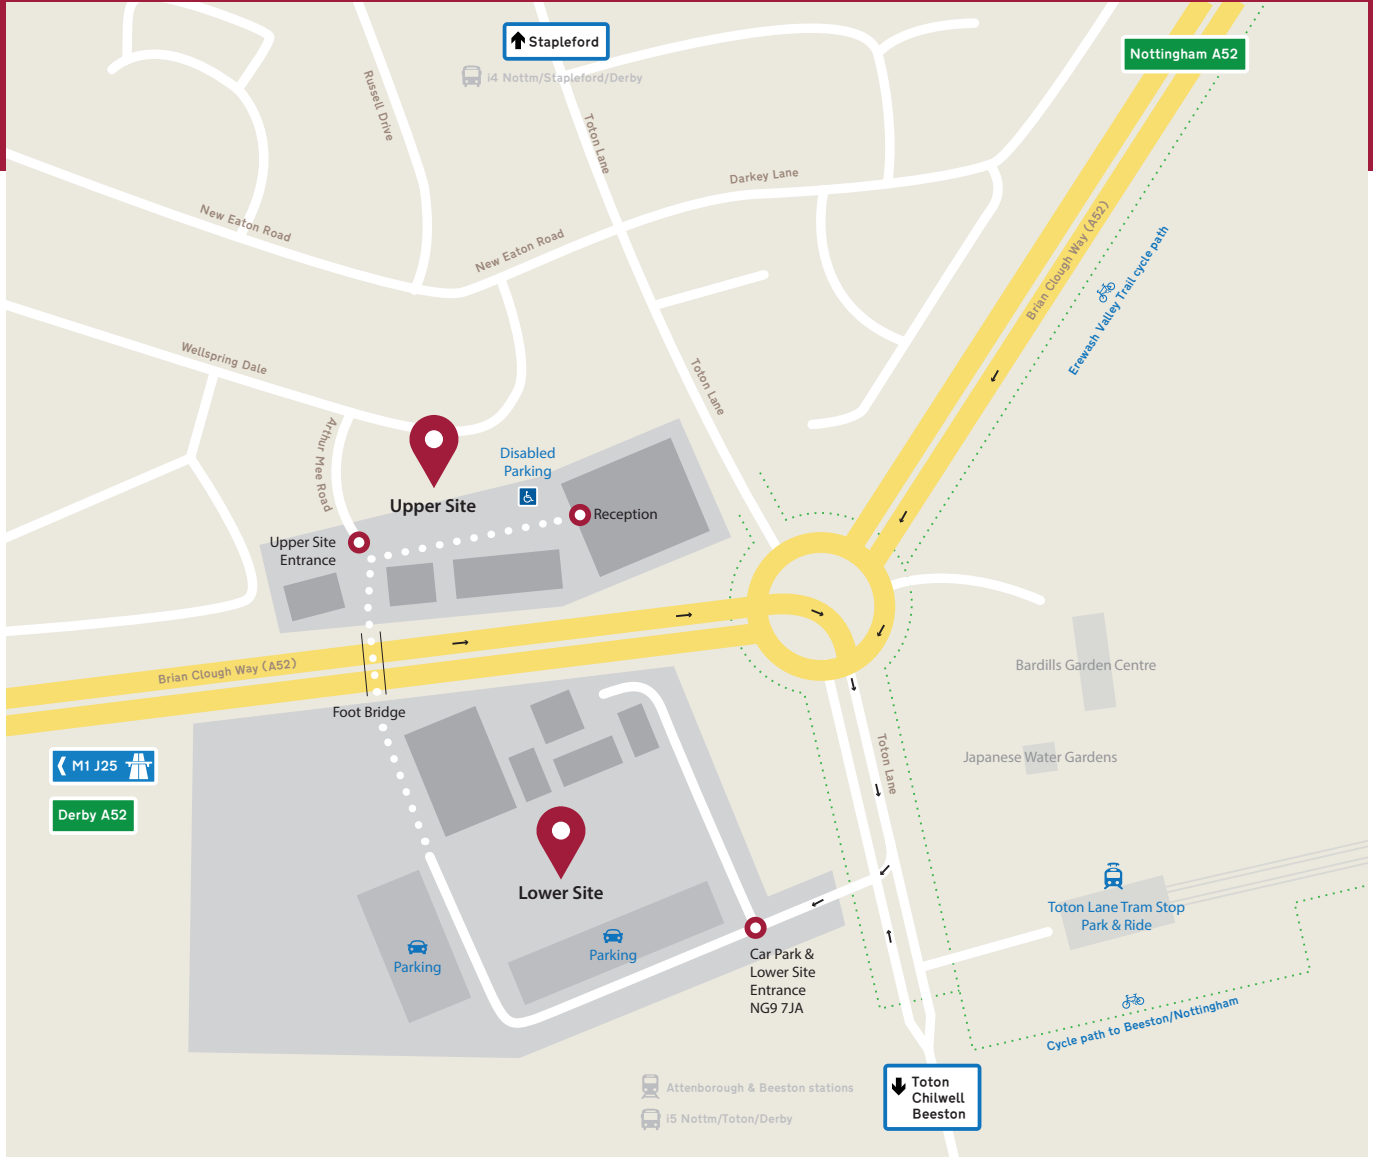

📍 How to Find Us

🚗 Driving

If you are using a SATNAV use postcode **NG9 7JA** for correct entrance for parking. Disabled parking is on the upper site:

George Spencer Academy
Arthur Mee Road
Stapleford
Nottingham
NG9 7EW

🚆 Train Stations

Attenborough	1.9 miles (3km)
Long Eaton	3.8 miles (6.1km)
Beeston	4.1 miles (6.6km)
Nottingham	7.1 miles (11.4km)
Derby	10 miles (16.1km)

For more information about train services call National Rail
Enquiries: **0845 7484950**

🚊 Tram

5 minute walk to Toton Lane tram stop next to the Japanese Water Gardens/Park and Ride.

🚌 Bus Services

i4 Nottingham/Stapleford/Derby (15 min walk to school)
i5 Nottingham/Toton/Derby (30 min walk to school)